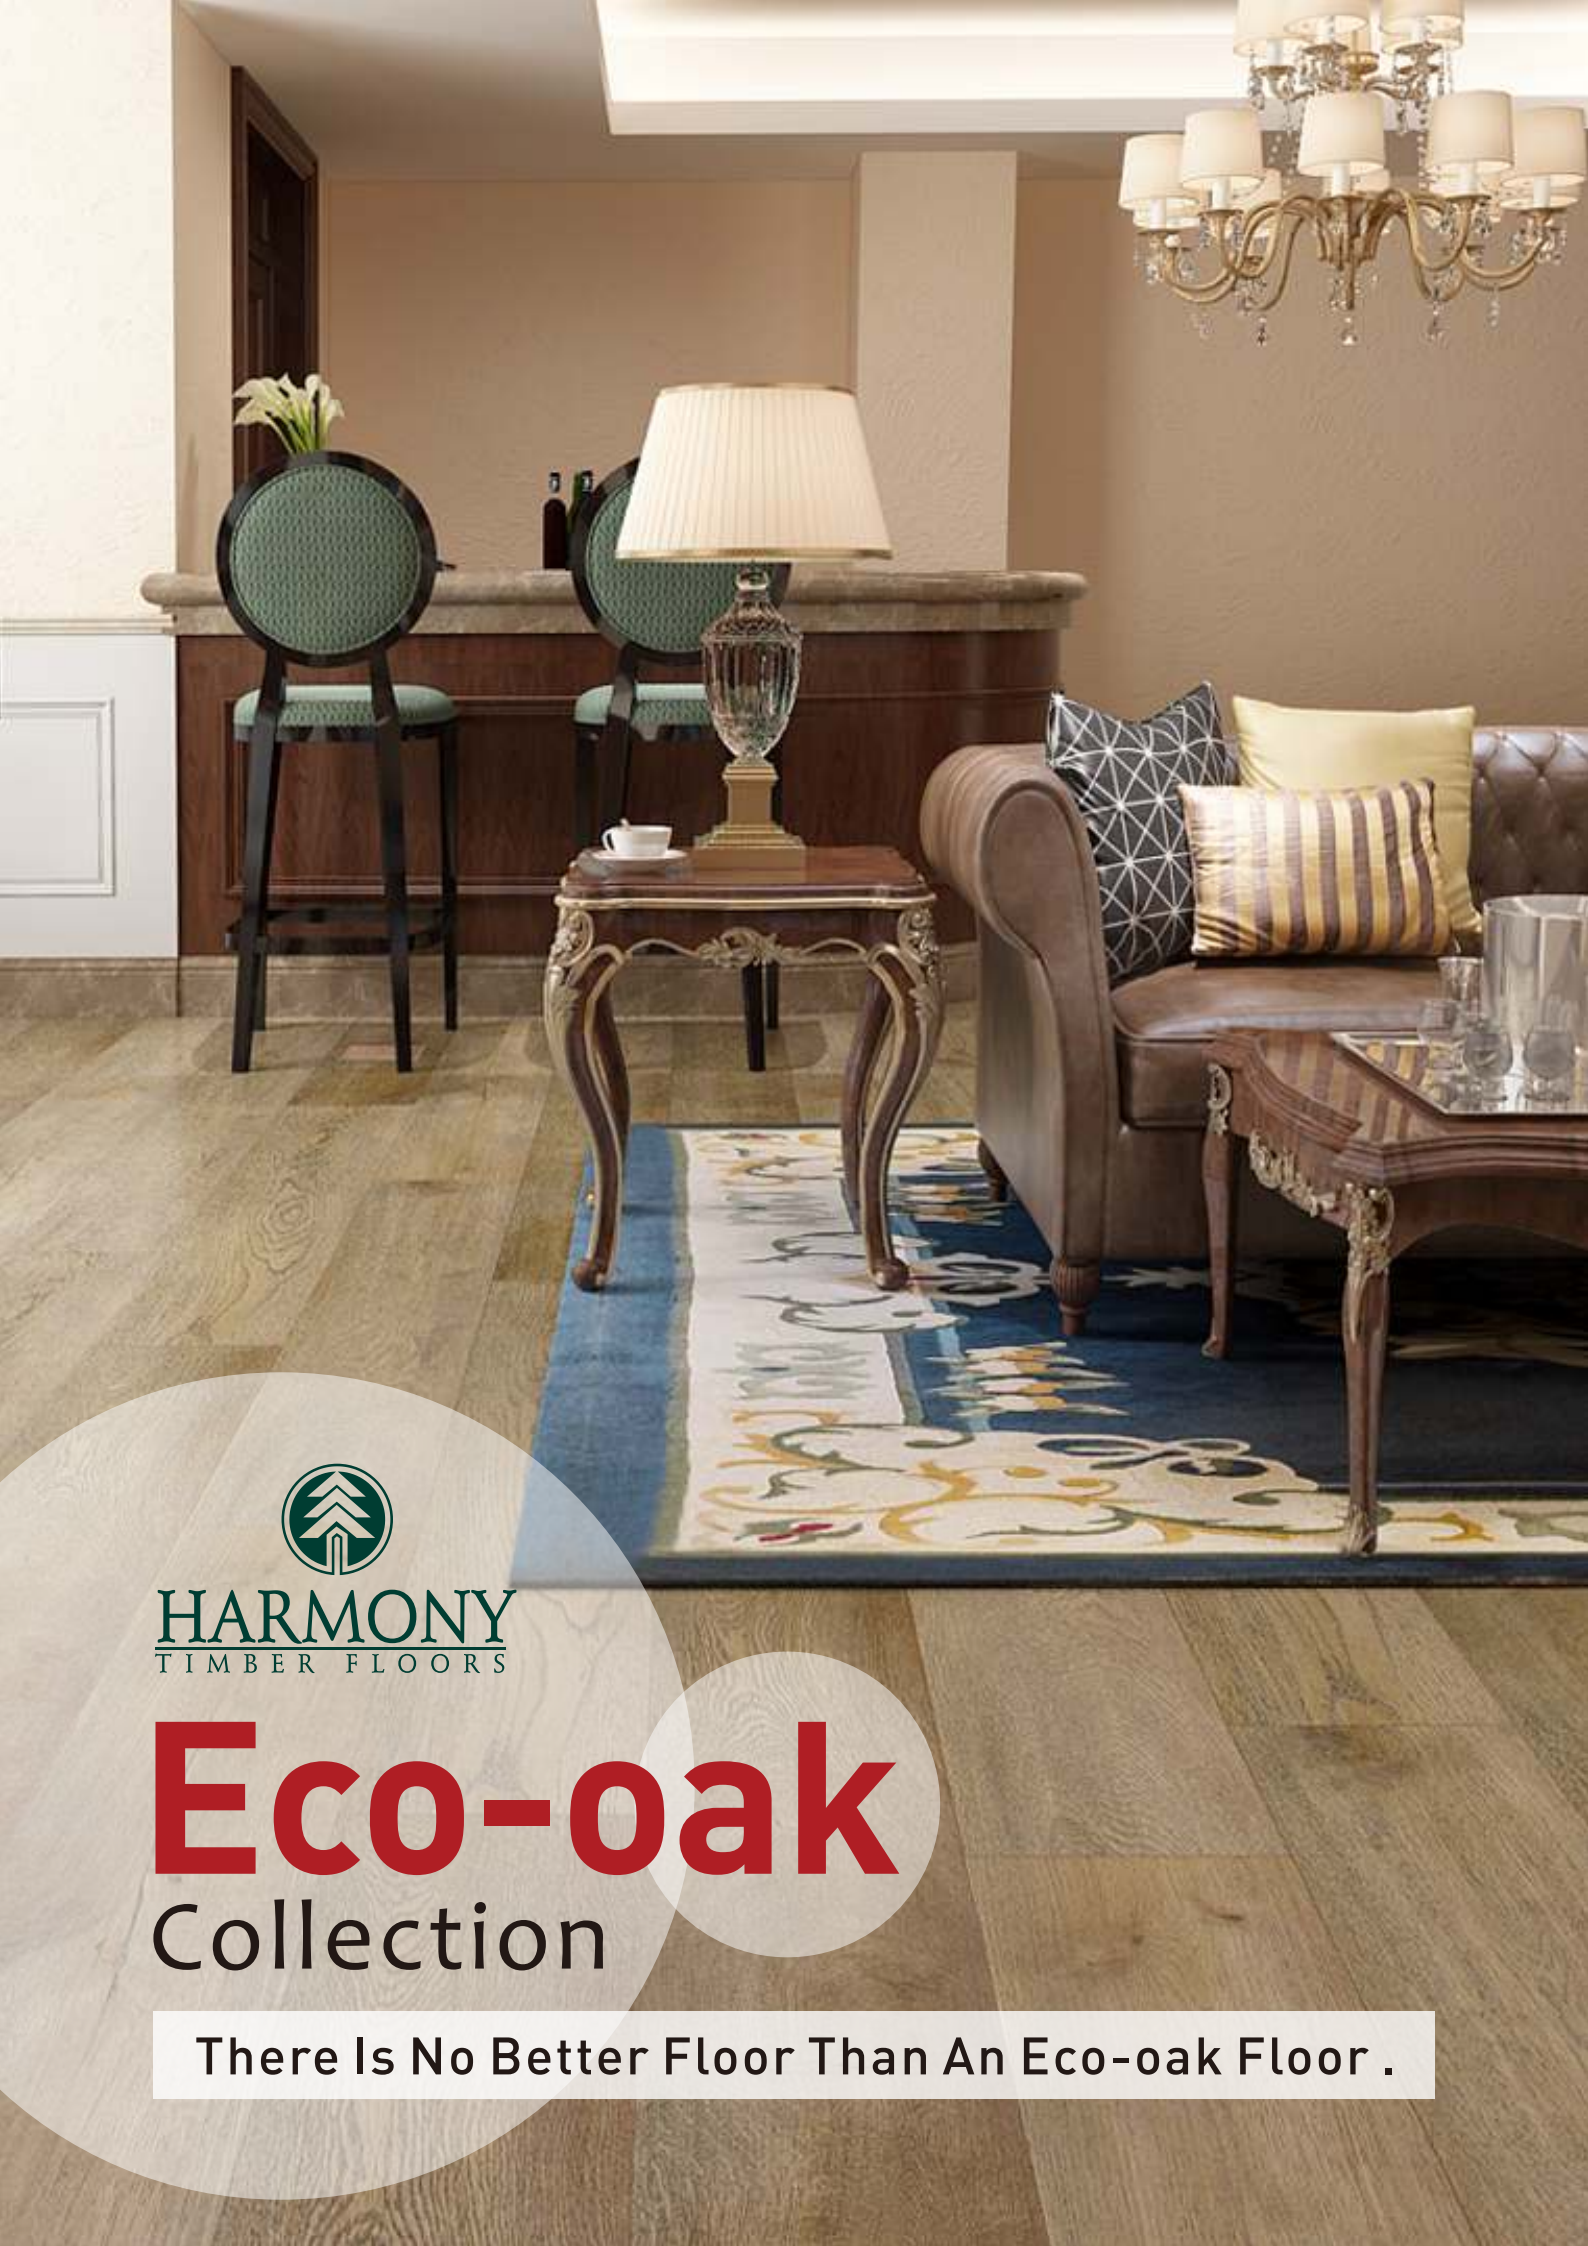

## HARMONY ECO COLLECTION

- Real hand selected French Oak surface wear top layer.
- Each board is a unique masterpiece of real timber.
- Combination of affordability & real timber, the best value floor on the market.
- Waxed joints – no squeaking plus gives you added protection against water spills.
- Unique click system, ideal for DIY markets helping you create a beautiful installed floor.
- Quick & Easy installation.
- Structurally very stable.
- Sustainable manufacturing techniques, with responsible approach to maintaining timber for future generations.
- Great warranties to backup the ECO RANGE.

Kalahari

Serengeti

Savannah

Maasai

Etosha

Morocco

**HARMONY**  
TIMBER FLOORS