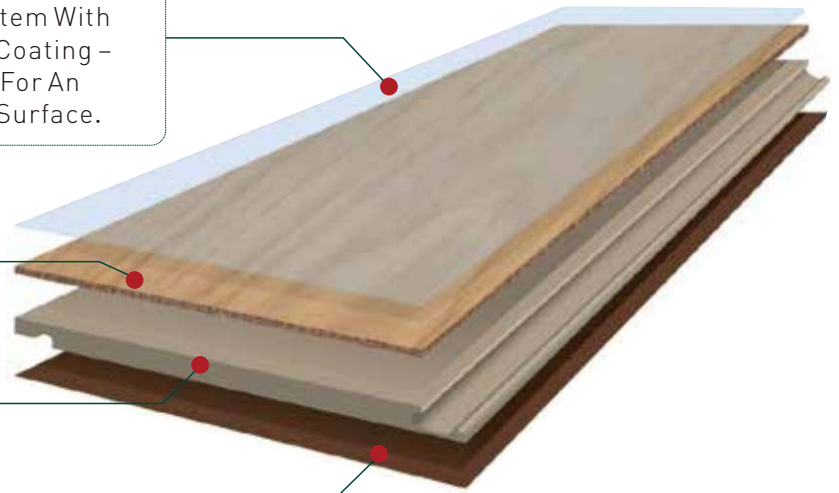

# French Oak

NATURAL LIGHT BRUSHED FINISH

10 Coats Of European Treffert Coating System With Ceramic Aluminium Oxide Poly Urethane Coating – Cured Under Ultra Violet Lighting System For An Added Superior Hard Scratch Resistance Surface.

Real European Oak Top Surface.

High Density Structure, provides superior hardness which helps to protect against surface indentations.

Bottom layer for additional stability.

## HARMONY ECO COLLECTION

- Real hand selected French Oak surface wear top layer.
- Each board is a unique masterpiece of real timber.
- Combination of affordability & real timber, the best value floor on the market.
- Waxed joints – no squeaking plus gives you added protection against water spills.
- Unique click system, ideal for DIY markets helping you create a beautiful installed floor.
- Quick & Easy installation.
- Structurally very stable.
- Sustainable manufacturing techniques, with responsible approach to maintaining timber for future generations.
- Great warranties to backup the ECO RANGE.